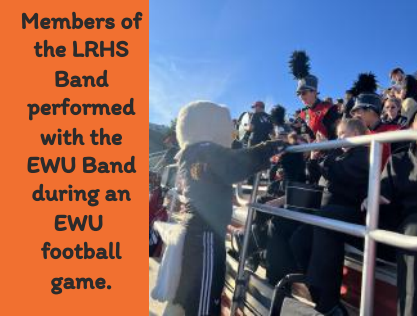

HOMECOMING AT LIND-RITZVILLE HIGH SCHOOL

LRHS had an awesome Homecoming Week with dress up days, fun activities & a parade that LES, RGS & LRMS came to watch!